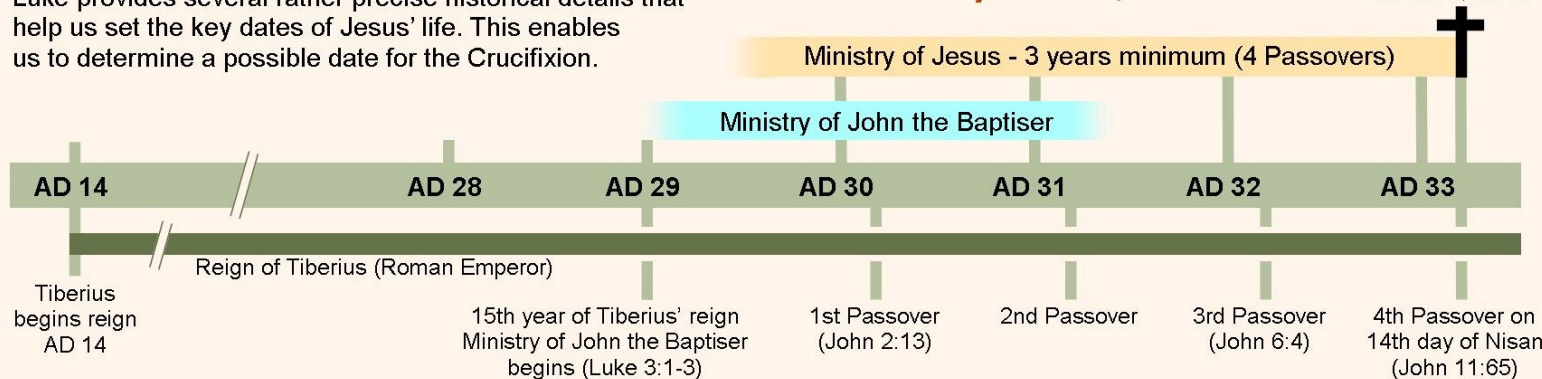

“For I do not desire, brethren, that you should be ignorant of this mystery... that blindness in part has happened to Israel until the fullness of the Gentiles has come in.” Romans 11:25

A reliable date of Jesus' Crucifixion to hang a timeline on:

Luke provides several rather precise historical details that help us set the key dates of Jesus' life. This enables us to determine a possible date for the Crucifixion.

April 3rd, AD 33*

Jesus' Crucifixion
APRIL 3, AD33

* While AD 33 is, in the author's judgment, the most likely scenario, it should be acknowledged that many believe Jesus was crucified in the year AD 30. However, if the beginning of Tiberius' reign (confirmed in history) is placed in the year AD 14, it is virtually impossible to accommodate fifteen years of Tiberius' reign and three years of Jesus' ministry between AD 14 and 30.

Near the end of day 6 / 6,000th year:

- 2026 - 7 year Tribulation before Jesus returns in 2033* (*approximate dates*)
- Rapture - Jesus calls up the Church into the air and away from tribulation
- First three & half years - first 6 Seals
- Antichrist is made World Leader
- Second three & half years, the Great Tribulation - The 7th Seal is Judgement containing 7 Trumpets & 7 Bowls of Wrath
- Battle of Armageddon at end of 7 years
- Satan bound & cast into the bottomless pit until the end of the millennium
- 2033* - Jesus returns to earth to reign for 1,000 years in peace (the Millennium)