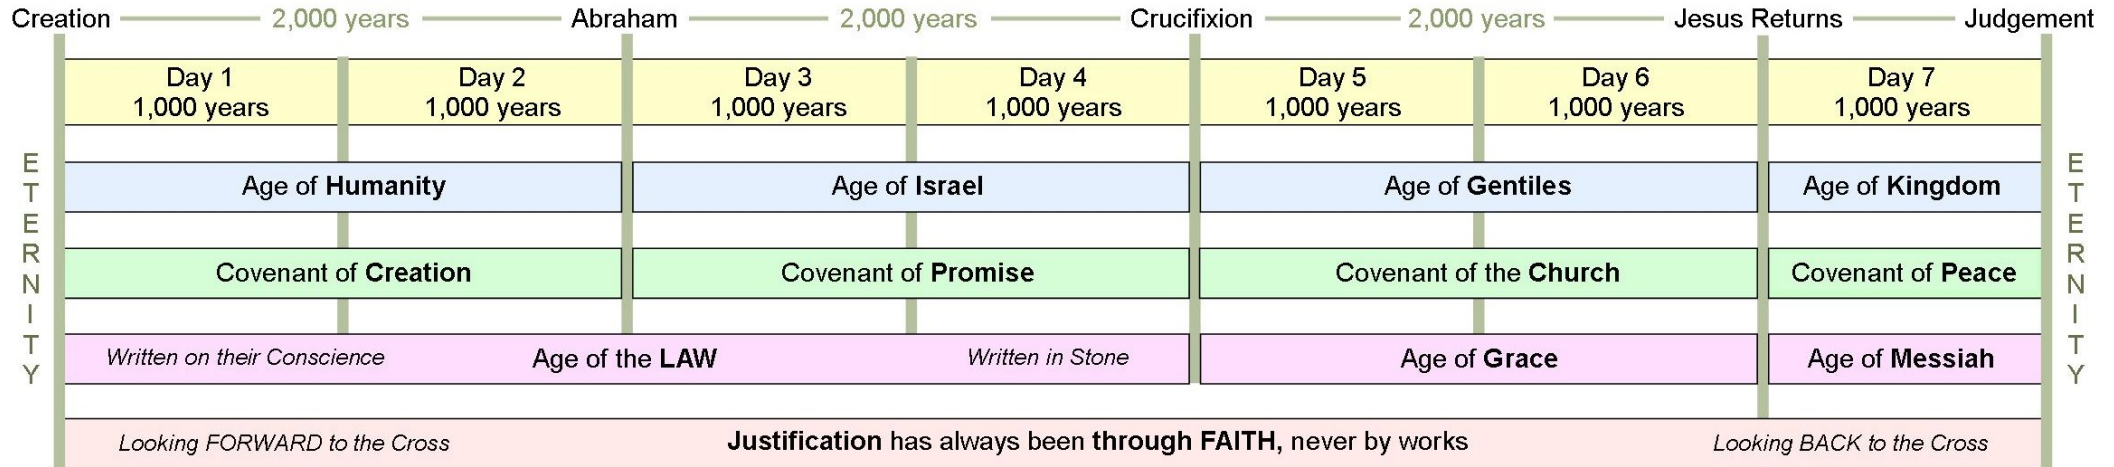

Free to copy & share, but do not sell. ©006

Creation Week = 7 Days World History = 7,000 Years

“Declaring the end from the beginning”

Isaiah 46:10

“And I (*the Lord*) will establish My covenant between Me and you (*Abraham*) and your descendants after you in their generations, for an everlasting covenant, to be God to you and your descendants after you.” Genesis 17:7

“For I do not desire, brethren, that you should be ignorant of this mystery... that blindness in part has happened to Israel until the fullness of the Gentiles has come in.” Romans 11:25

A reliable date of Jesus' Crucifixion to hang a timeline on:

Luke provides several rather precise historical details that help us set the key dates of Jesus' life. This enables us to determine a possible date for the Crucifixion.

April 3rd, AD 33*

Jesus' Crucifixion
APRIL 3, AD33

* While AD 33 is, in the author's judgment, the most likely scenario, it should be acknowledged that many believe Jesus was crucified in the year AD 30. However, if the beginning of Tiberius' reign (confirmed in history) is placed in the year AD 14, it is virtually impossible to accommodate fifteen years of Tiberius' reign and three years of Jesus' ministry between AD 14 and 30.